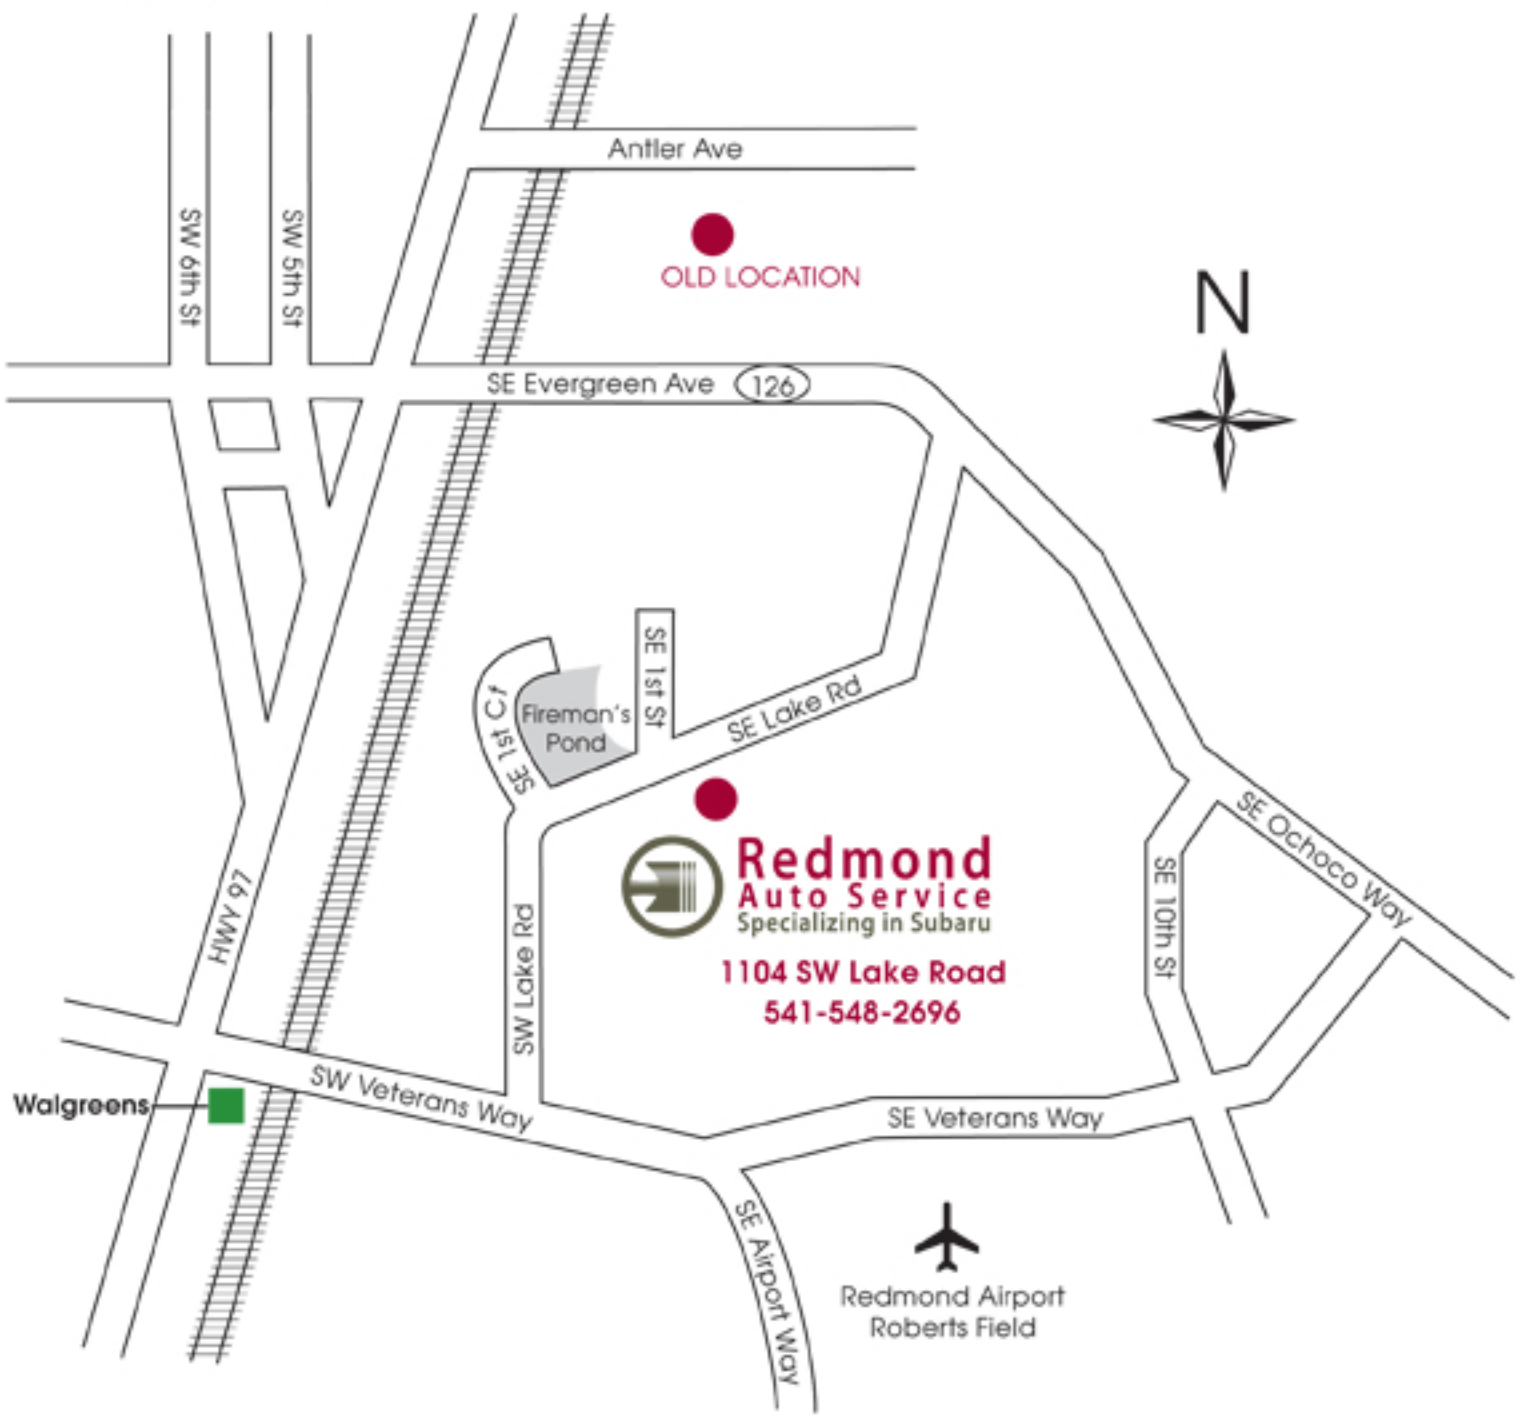

DOWNTOWN REDMOND

●
OLD LOCATION

Redmond
Auto Service
Specializing in Subaru
1104 SW Lake Road
541-548-2696

Redmond Airport
Roberts Field

Walgreens